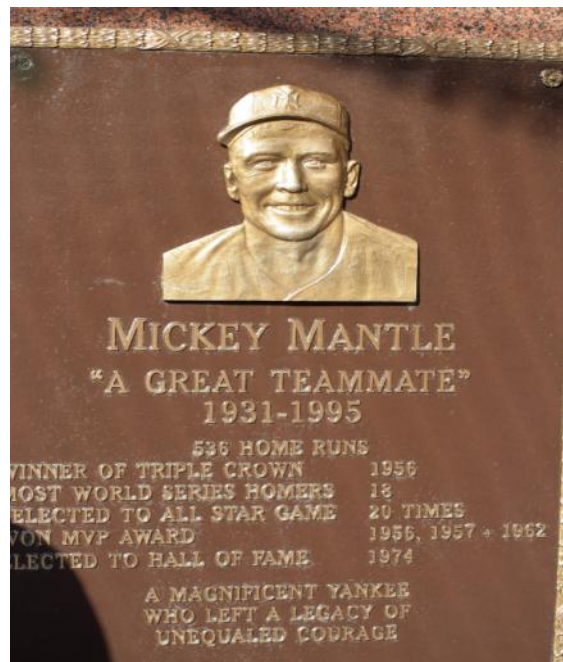

Email:

wallingfordcc@gmail.com

Buttonwood Farm Sunflowers by Laurene Asmus

Several of us (Dawn, Barbara, Faye, Joe, Jean and me) took a road trip on Sunday 7/19 to Buttonwood Farm in Griswold, CT to photograph the sunflowers. We ran into Mark while we were there. The sun was shining brightly, the sky was a beautiful blue, the sunflowers were bright yellow (our competition in November is The Color Yellow) and the temperatures were in the 90s. Needless to say it was a hot one! We took some nice shots then several of us indulged in some delicious ice cold ice cream, before heading back out on the road. We were glad we got there early as non-stop cars full of people continued to arrive for a great cause, Sunflowers for Wishes, to raise money for the Make a Wish Foundation. On the way home we stopped for an enjoyable lunch, great conversation and some laughs!

Yankee Stadium by Bob Carlo

My wife and I went on a bus trip to a Yankees game last month. This was the first time that we went to the new stadium. It was a perfect night to watch the game. Our seats were in the right field and to the right of the foul pole. We arrived early to stroll through Monument Park. This is something we always wanted to visit in the old stadium but we never had enough time or it was closed. The newer Monument Park seems smaller than the park in the old stadium. They definitely keep adding plaques every year. I took my telephoto lens with me and captured some of the Yankees.